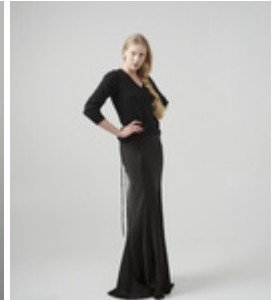

40

Size of clothes

M, S

Hair colour

Blonde

Eye colour

Grey-green

Film